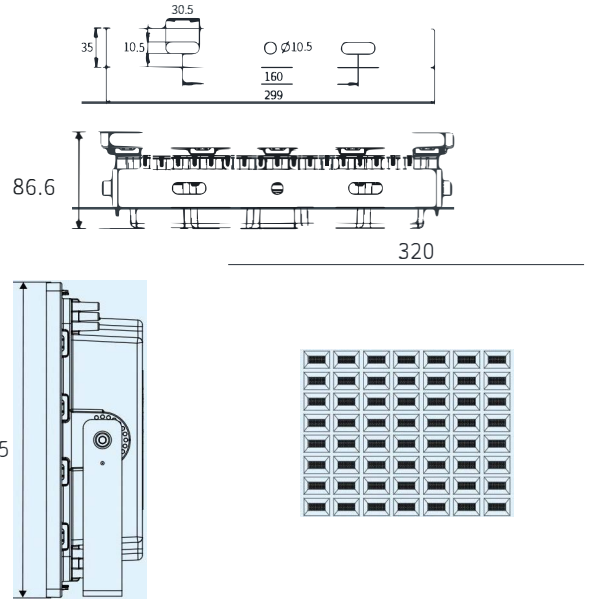

BCT

WaWa Light 5.0/6.0

CREE LEDs

Powered by Cree LED™ Products

Unit: mm

Product Parameters

Model		BCT-WW5.0	BCT-WW6.0
Solar Panel	Voltage/Power	5V/80W	5V/120W
	Life Span	25 years	25 years
Battery	Voltage/Capacity	3.2V/60Ah LiFePO ₄ battery	3.2V/80Ah LiFePO ₄ battery
	Life Span	8-12 years	8-12 years
Light Source	Luminous Flux	3500lm	5600lm
	Life Span	50,000 hrs	50,000 hrs
Lighting Time		6+X/Intelligent power control, and can use remote control to adjust brightness and working mode.	
Lens		With PC outdoor optical lens, high light transmittance.	
Solar Panel Wire Length		Standard 2.4m; Optional extension line 2m	
Qty of Package		4pcs	
Package Size		405×350×315mm	

WAWA Light 5.0 Standard Accessories

Led Lamp × 1

Solar Panel × 1
(Standard line length 2.4m)

Remote Control × 1

#6 Allen Key × 1

Specification × 1

Warranty Card × 1

U-Bracket x1

Solar Panel × 1
(Standard line length 2.4m)

#6 Allen Key × 1

Specification × 1

Remote Control × 1

Warranty Card × 1

WAWA Light 6.0 Optional Accessories

Optional extension line 2m

Installation Cases and Applicable Scenarios