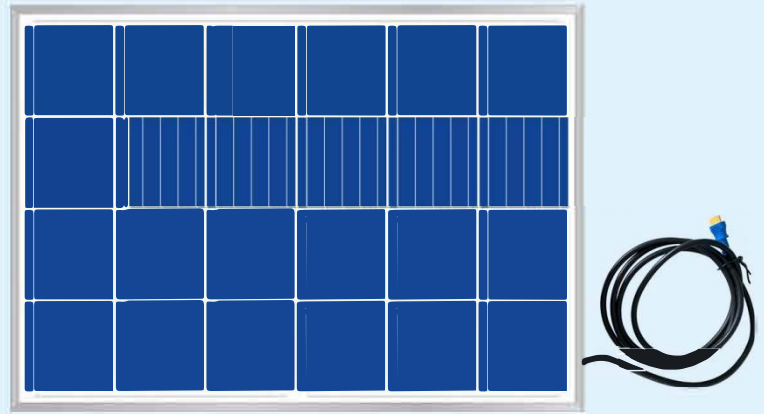

Solar Panel × 1
(Standard line length 2.4m)

#6 Allen Key × 1

Specification × 1

Remote Control × 1

Warranty Card × 1

WAWA Light 6.0 Optional Accessories

Optional extension line 2m

Installation Cases and Applicable Scenarios