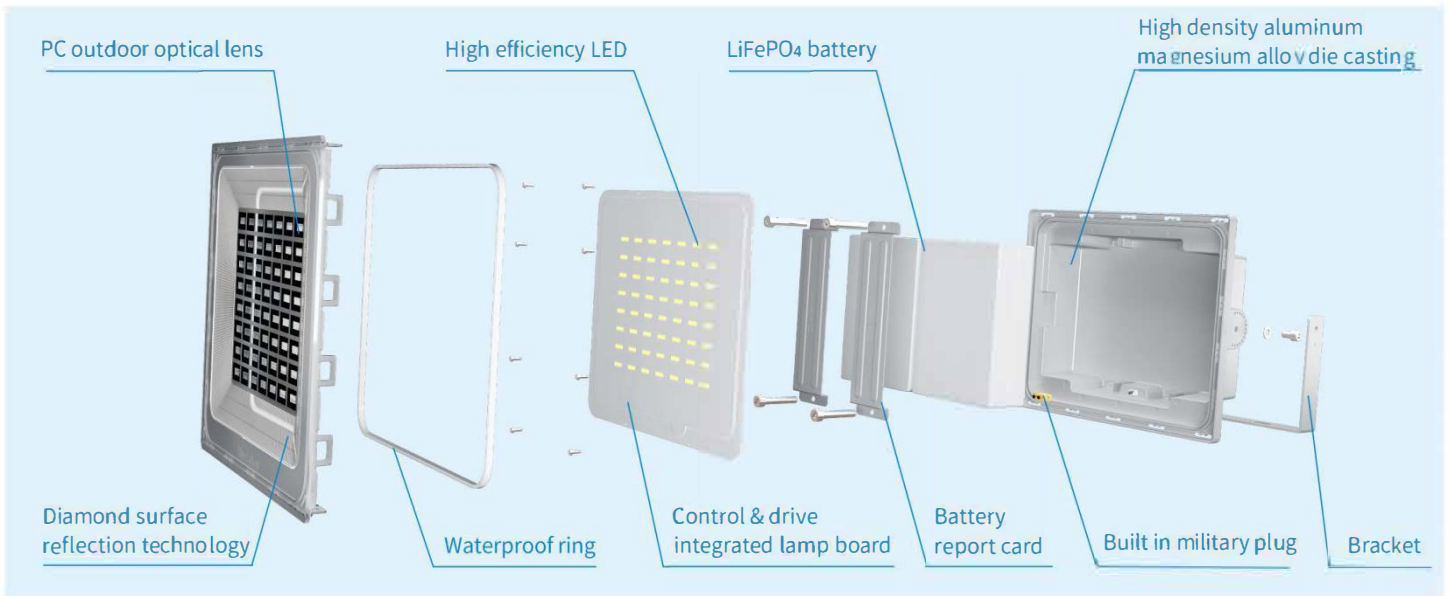

Solar Panel × 1
(Standard line length 2.4m)

#6 Allen Key × 1

Specification × 1

Remote Control × 1

Warranty Card × 1

WAWA Light 6.0 Optional Accessories

Optional extension line 2m

Installation Cases and Applicable Scenarios